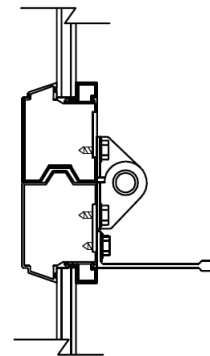

Obscure

Industrex

Mirrorview

SAFE-WAY

GARAGE DOORS

Make a Statement.

Models:

Model	Width	Height	Glass Options	Aluminum Panel Options
450 Medium Frame	14'2" Max	14'0" Max	DSB Single, Tempered Single*	Single Thickness Pebble Grain
550 Heavy Frame	24'2" Max	16'0" Max	DSB Single, Tempered Single*	Single Thickness Pebble Grain
551 Heavy Frame	24'2" Max	16'0" Max	Insulated, Tempered Insulated*	Insulated Pebble Grain

Construction:

- 2" thick, tongue and groove sections joints allow for use with most door models offered by Safe Way Garage Doors.
- Stiles and rails firmly attached by internal through-bolting with Low-Visibility re-enforcing struts when required.
- Snap-in glazing strips secure either DSB glass, Plexiglass, Tempered, Insulated Tempered, Aluminum panels, Insulated Aluminum panels.*

(cross-section of meeting rails with attached low-visibility strut)

Model 550-551

Distributed by:

As Safe-Way Door constantly strives to improve our product, all specifications listed in this informative brochure are subject to change without notice or obligation. Printed color may vary from actual color, please check with your local dealer for color swatches.