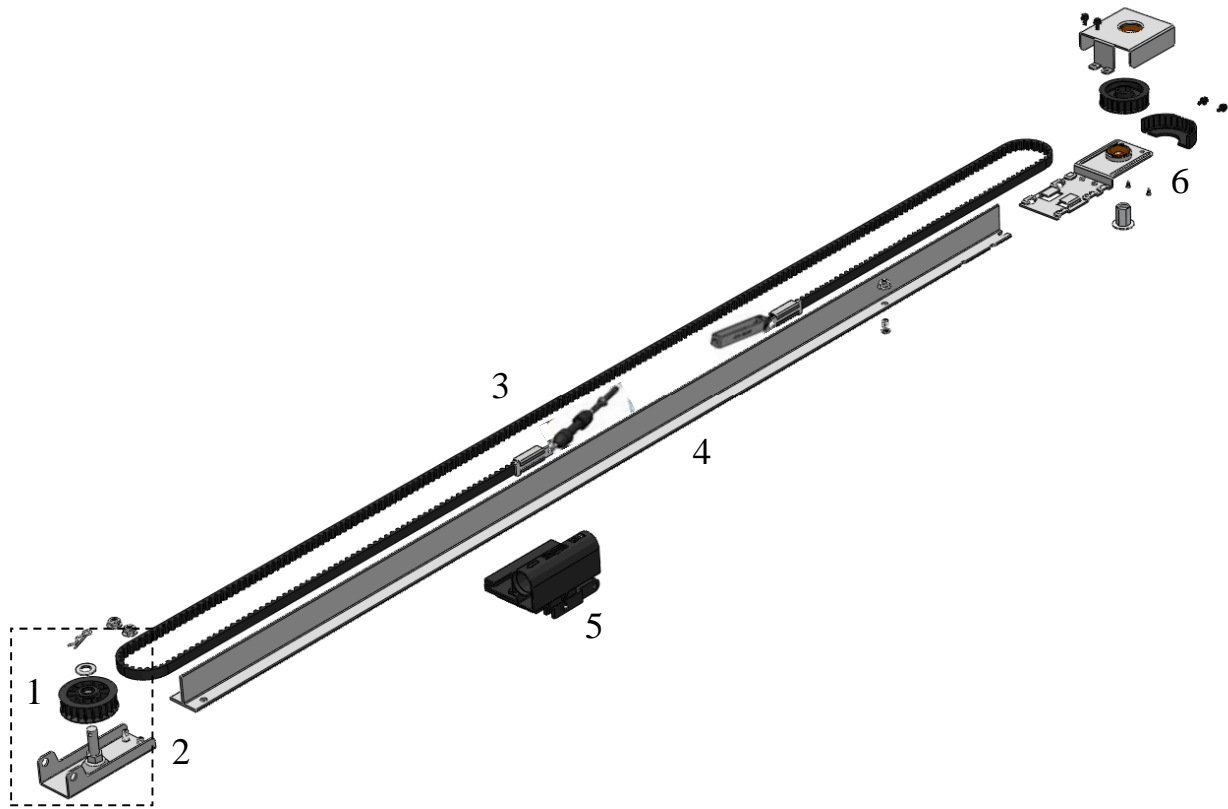

T-rail Chain Assembly Parts

Item	Part No.	Description
1	GUT-1853	Sprocket
2	GUT-1851	Front Idler Sprocket kit
3	GUT-7C	Chain Kit for 7' T-Rail
3	GUT-8C	Chain Kit for 8' T-Rail
4	GUT-7	7' T-bar
4	GUT-8	8' T-bar
5	GUT-TR	Trolley for T-Rail
6	GUT-1961	T-rail drive chain sprocket assembly

T-rail Belt Assembly Parts

Item	Part No.	Description
1	GUT-291	Pulley
2	GUT-1855	Front Idler Pulley Kit
3	GUT-7B	Belt for 7' T-Rail
3	GUT-8B	Belt for 8' T-Rail
4	GUT-7	7' T-bar
4	GUT-8	8' T-bar
5	GUT-TR	Trolley for T-Rail
8	GUT-1951	T-rail drive belt pulley assembly