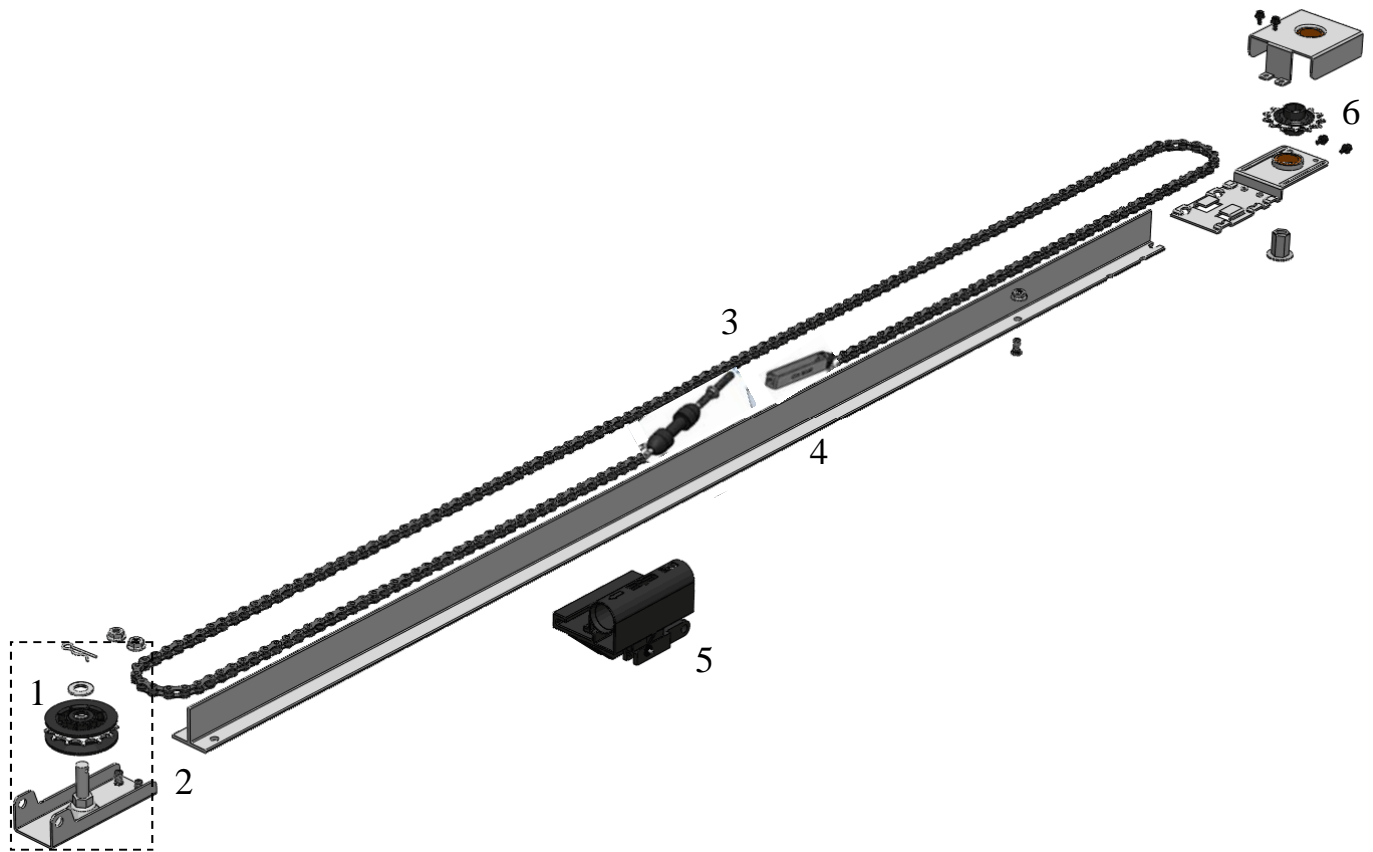

T-rail Chain Assembly Parts

Item	Part No.	Description
1	GUT-1853	Sprocket
2	GUT-1851	Front Idler Sprocket kit
3	GUT-7C	Chain Kit for 7' T-Rail
3	GUT-8C	Chain Kit for 8' T-Rail
4	GUT-7	7' T-bar
4	GUT-8	8' T-bar
5	GUT-TR	Trolley for T-Rail
6	GUT-1961	T-rail drive chain sprocket assembly

T-rail Belt Assembly Parts

Item	Part No.	Description
1	GUT-291	Pulley
2	GUT-1855	Front Idler Pulley Kit
3	GUT-7B	Belt for 7' T-Rail
3	GUT-8B	Belt for 8' T-Rail
4	GUT-7	7' T-bar
4	GUT-8	8' T-bar
5	GUT-TR	Trolley for T-Rail
8	GUT-1951	T-rail drive belt pulley assembly